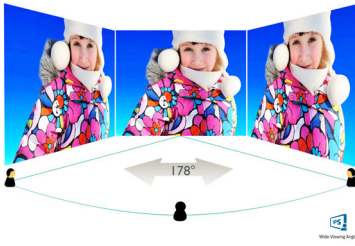

Philips
Full HD LCD monitor

V Line

24 (23.8"/60.5 cm diag.)
Full HD (1920 x 1080)

243V7QJABF

Vivid, crisp images, from edge to edge

A perfect all-round display with stunning images that stretch from edge to edge, made easy on the eyes, in a compact, slim design.

Perfectly designed for your space

- VESA mount allows for flexibility

PHILIPS

Full HD LCD monitor
V Line 24 (23.8"/60.5 cm diag.), Full HD (1920 x 1080)

243V7QJABF/00

Highlights

IPS technology

IPS displays use an advanced technology that gives you extra-wide viewing angles of 178/178 degrees, making it possible to view the display from almost any angle. Unlike standard TN panels, IPS displays give you remarkably crisp images with vivid colours, making them ideal not only for Photos, movies and web browsing, but also for professional applications that demand colour accuracy and consistent brightness at all times.

16:9 Full HD display

Picture quality matters. Regular displays deliver quality, but you expect more. This display features enhanced Full HD 1920 x 1080 resolution. With Full HD for crisp detail paired with high brightness, incredible contrast and realistic colours, expect a true-to-life picture.

EasyRead mode

EasyRead mode for a paper-like reading experience

Specifications

Picture/Display

- LCD panel type: IPS technology
- Backlight type: W-LED system
- Panel Size: 23.8 inch/60.5 cm
- Effective viewing area: 535.5 (H) x 313.45 (V)
- Aspect ratio: 16:9
- Optimum resolution: 1920 x 1080 @ 60 Hz
- Pixel Density: 93 PPI
- Response time (typical): 5 ms (GtG)*
- Brightness: 250 cd/m²
- SmartContrast: 10,000,000:1
- Contrast ratio (typical): 1000:1
- Pixel pitch: 0.275 x 0.275 mm
- Viewing angle: 178° (H)/178° (V), @ C/R > 10
- Flicker-free
- Display colours: 16.7 M
- Scanning Frequency: 30-83 kHz (H) / 56-76 Hz (V)
- LowBlue Mode
- sRGB