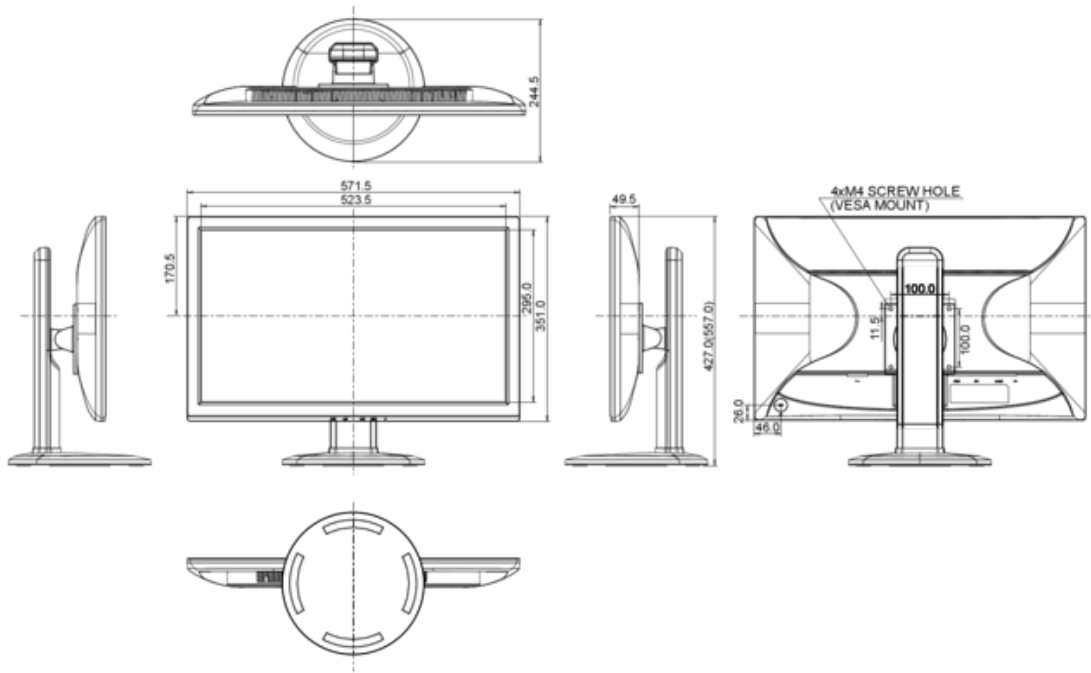

ENERGY EFFICIENCY CLASS	A
ON MODE POWER CONSUMPTION	21.8W
ANNUAL ENERGY CONSUMPTION	32 kWh/annum*
VISIBLE SCREEN DIAGONAL	60 cm; 23.6"; (24" segment)

This is information under Regulation (EU) No 1062/2010.

8. DIMENSIONS & WEIGHT

DIMENSIONS W X H X D	571.5 x 427 (557) x 244.5 mm
WEIGHT	6.1 kg

All trademarks and registered trademarks acknowledged. E & O E. Specification subject to change without notice. All LCD's comply with ISO-9241-307:2008 in connection with pixel defects.