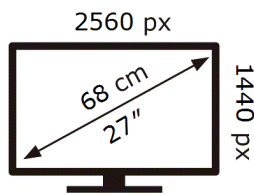

SAMSUNG

S27CG552EU

26 kWh/1000h

ABCDEF **G**

41 kWh/1000h

ENERG

SAMSUNG

S27CG552EU