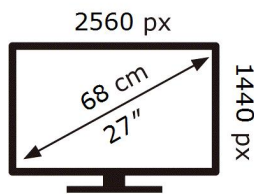

ENERG

SAMSUNG

S27CG552EU

26 kWh/1000h

ABCDEF **G**

41 kWh/1000h

2019/2013