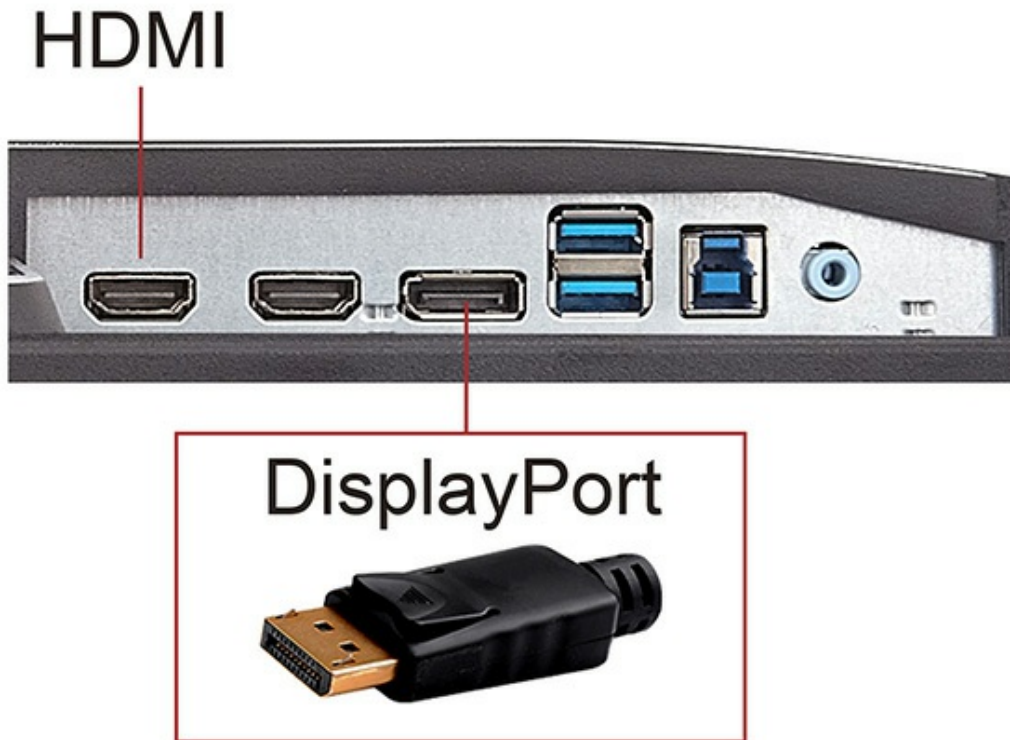

Normal

Black Stabilization

Dual HDMI for Greater Home Entertainment Flexibility

Dual HDMI lets you connect to game consoles, Blu-ray players, digital cameras, laptops, satellite boxes, and other high-definition devices. This provides flexible installation that allows users to set up an entertainment centre around the XG2401. In addition, the dual HDMI ports can also function as MHL ports for easy connectivity to mobile devices.

Versatile Connectivity with DisplayPort and USB

The latest standard for rapid transmission of data, DisplayPort future-proofs the XG2401 and delivers the best refresh rate, highest resolution, and incredibly rich colours. It's easy and convenient to connect additional peripherals or accessories with the integrated USB hub.

Dual Integrated Stereo Speakers and A Headphone Port for Great Sound

The ViewSonic XG2401 has dual built-in 2W stereo speakers for crystal-clear stereo sound, and also comes equipped with an audio-out mini jack for users to plug in headphones and enjoy enhanced multimedia sound.

To lock in that perfect angle necessary for drawn out epic gaming sessions, this monitor features a fully adjustable ergonomic stand capable of considerable swivel, pivot, tilt, and height adjustment. An integrated headphone hook keeps your headphones within arm's reach, while a cable management ring reduces clutter around your gaming space.