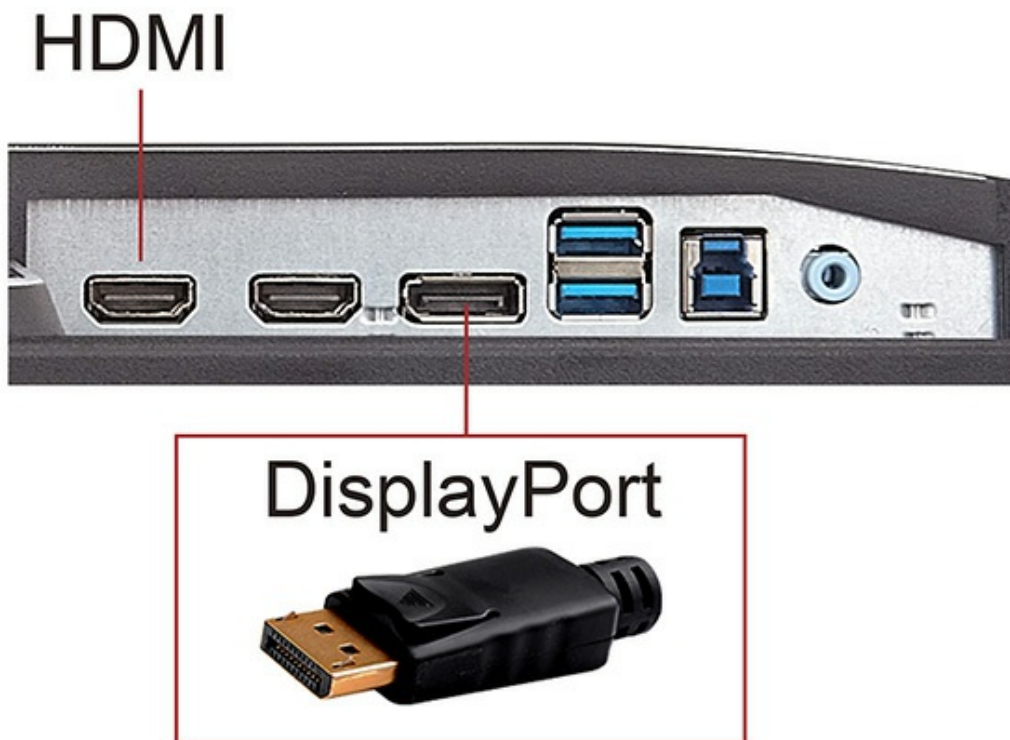

Black Stabilization for Ultimate Visibility

ViewSonic's Black Stabilization feature provides heightened visibility and detail by brightening dark scenes. Dominate the competition with enhanced visibility, even in the darkest scenes of a video game.

Normal

Black Stabilization

Dual HDMI for Greater Home Entertainment Flexibility

Dual HDMI lets you connect to game consoles, Blu-ray players, digital cameras, laptops, satellite boxes, and other high-definition devices. This provides flexible installation that allows users to set up an entertainment centre around the XG2401. In addition, the dual HDMI ports can also function as MHL ports for easy connectivity to mobile devices.

Versatile Connectivity with DisplayPort and USB

The latest standard for rapid transmission of data, DisplayPort future-proofs the XG2401 and delivers the best refresh rate, highest resolution, and incredibly rich colours. It's easy and convenient to connect additional peripherals or accessories with the integrated USB hub.

To lock in that perfect angle necessary for drawn out epic gaming sessions, this monitor features a fully adjustable ergonomic stand capable of considerable swivel, pivot, tilt, and height adjustment. An integrated headphone hook keeps your headphones within arm's reach, while a cable management ring reduces clutter around your gaming space.