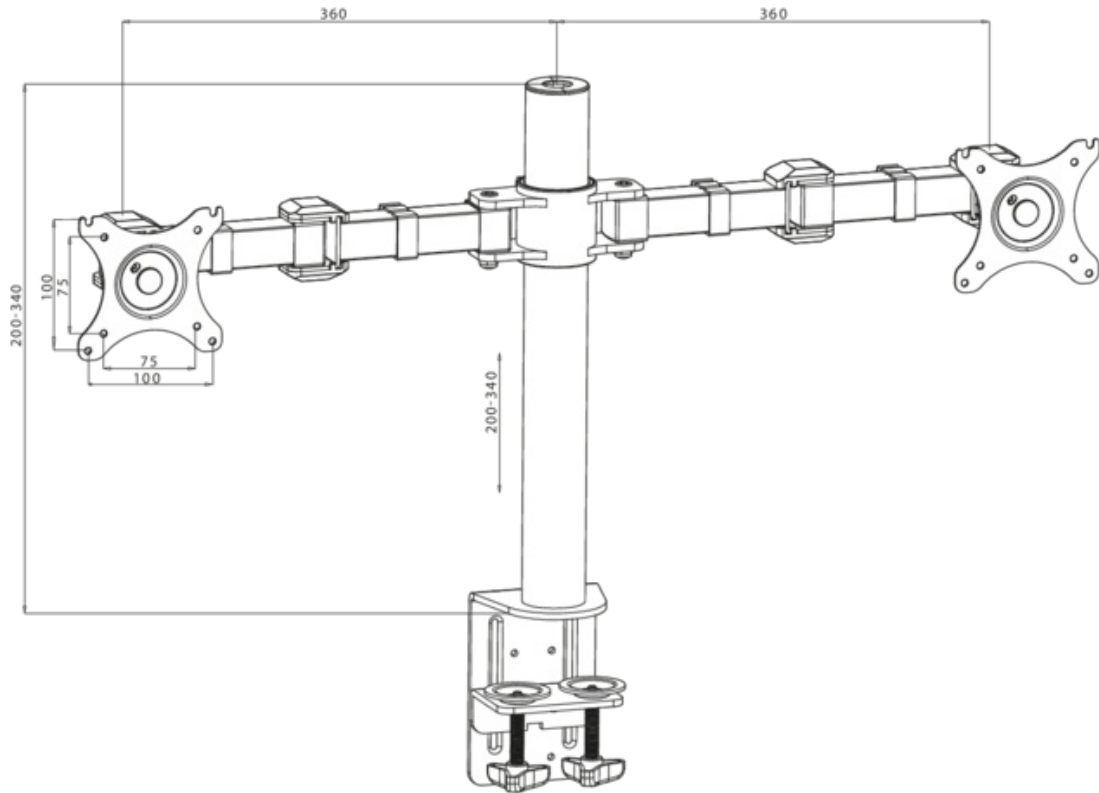

### Simple and functional dual desktop arm

The iiyama DS1002C-B1 is a desk mount (clamp) for two flat screens up to 30". Thanks to the arm you can save space on your desk and the cable management system helps to keep your workplace tidy. Broad adjustment capabilities, including tilt, swivel, height and rotation, the arm offers, allow you to easily adjust the position of the screens to your preferences assuring comfortable and healthy body posture.

## 1.

TYPE	desk mount for desktop monitor
NUMBER OF SCREENS	2
DESK MOUNT	desk clamp
SCREEN SIZE	10" - 30"
HEIGHT ADJUSTMENT	200 - 400 mm
SCREEN ROTATION	PIVOT 90°
TILT	-85° - 15°
SWIVEL	180°
MAX WEIGHT	10 kg
VESA MINIMUM	75 x 75 mm
VESA MAXIMUM	100 x 100 mm
COLOUR	Black