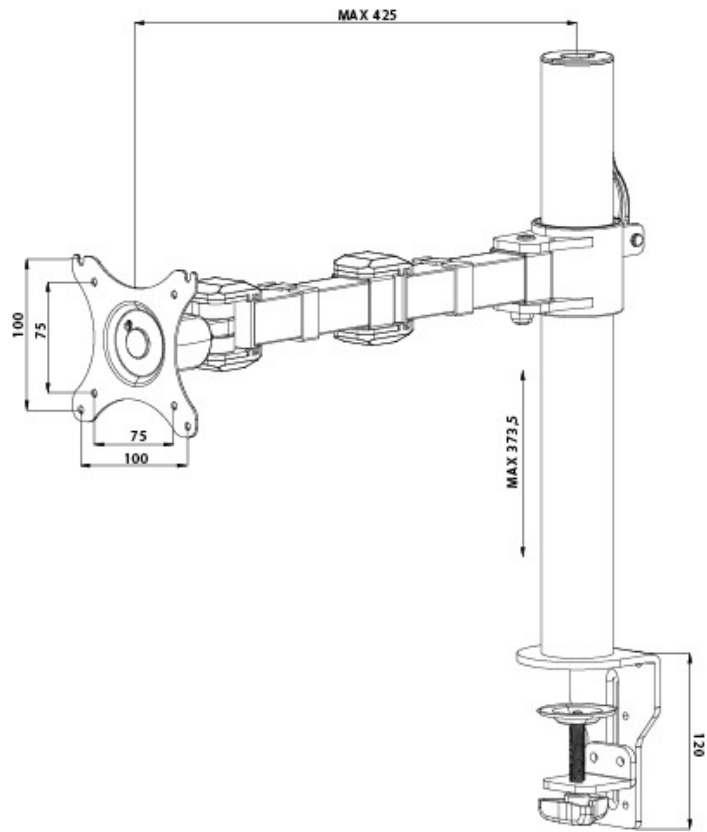

Simple and functional single desktop arm

The iiyama DS1001C-B1 is a desk mount (grommet or clamp) for flat screens up to 30". Using the arm guarantees you gain additional space on your desk and the cable management system helps to keep the workplace tidy. Broad adjustment capabilities, including tilt, swivel, height and rotation, the arm offers, allow you to easily adjust the position of the screen to your preferences assuring comfortable and healthy body posture.

1. SPECIFICATIONS

TYPE	desk mount for desktop monitor
NUMBER OF SCREENS	1
DESK MOUNT	desk clamp or desk grommet
SCREEN SIZE	10" - 30"
HEIGHT ADJUSTMENT	200 - 400 mm
SCREEN ROTATION	PIVOT 90°
TILT	-85° - 15°
SWIVEL	180°
MAX WEIGHT	10 kg
VESA MINIMUM	75 x 75 mm
VESA MAXIMUM	100 x 100 mm
COLOUR	Black