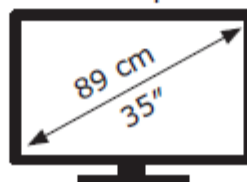

LG Electronics

35WN75C

**39** kWh/1000h

ABCDEF**G**

**44** kWh/1000h

3440 px

1440 px

2019/2013