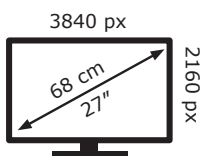

ENERGY

LG Electronics

27UL550P

26 kWh/1000h

ABCDEF**G**

HDR

38 kWh/1000h

2019/2013